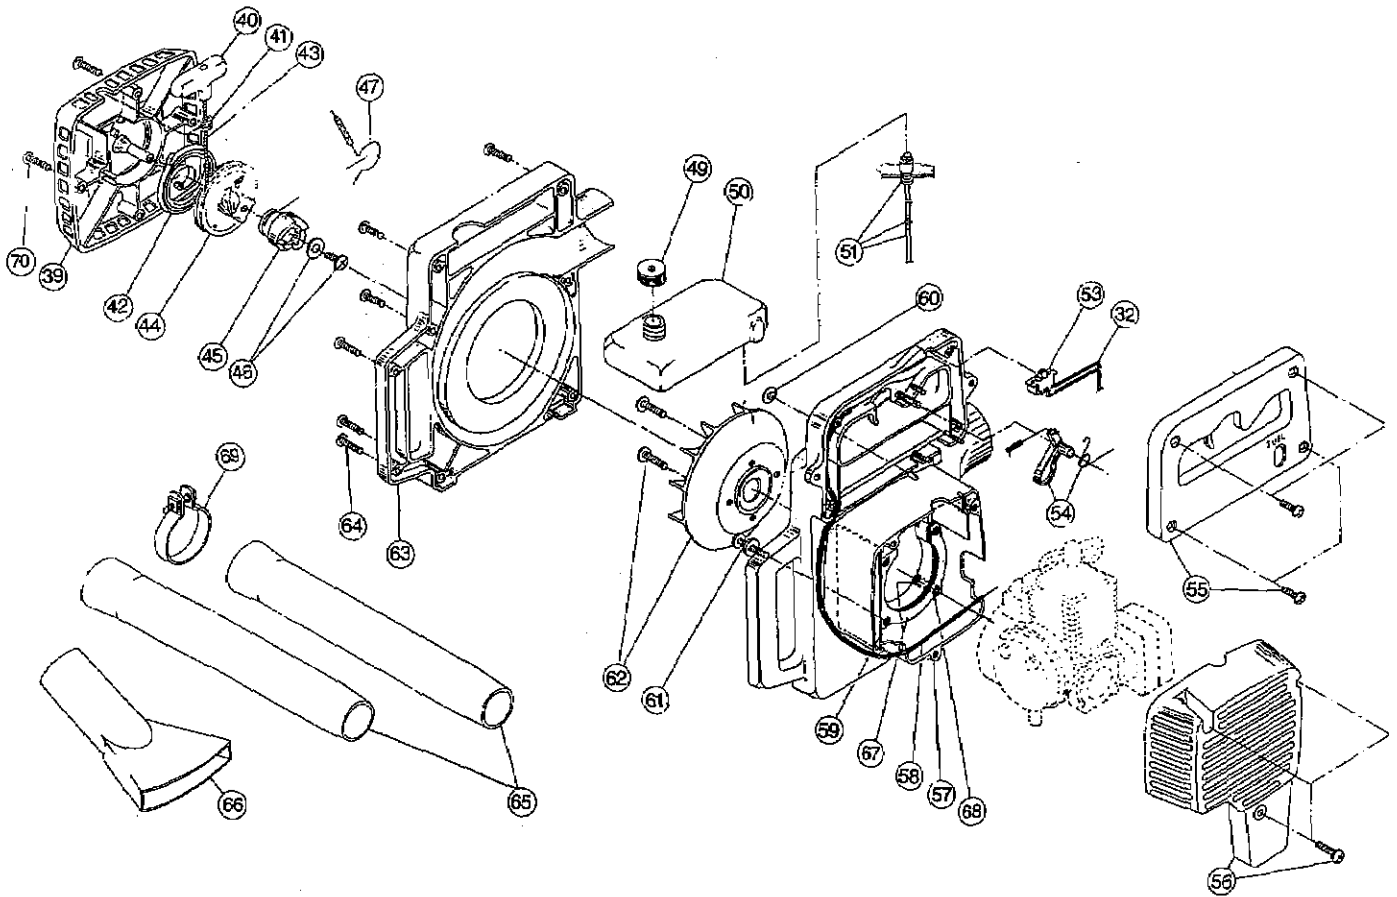

Item	Part No.	Description	Item	Part No.	Description
1	610311	Spark Plug	32	683391	Wire Lead Assembly
2	683374	Cylinder Assembly	*33	683392	Crankcase Service Assembly (items 21-26)
3	612164	Cylinder Gasket	*34	683393	Engine Gasket Kit
4	683375	Piston and Rod Assembly	*35	683394	O.E.M. Carburetor Repair Kit
5	683376	Muffler Assembly	*36	153309	Gasket-Diaphragm Repair Kit
6	612165	Exhaust Gasket (each)	*37	682507	Piston Ring
7	683377	Muffler Mounting Bolt Assembly	*38	610676	Flywheel Key (10 pack)
8	683378	Carburetor/Air Filter Cover			
9	612111	Air Cleaner Filter			
10	683379	Mounting Bolt Assembly			
11	612112	Air Cleaner Base			
12	683380	Choke Lever Assembly			
13	683381	Carburetor Assembly			
14	612113	Carburetor Gasket (10 pack)			
15	147621	Reed Plate Assembly			
16	147622	Reed Assembly			
17	612114	Reed Plate Gasket (10 pack)			
18	683384	Cover Mounting Bolt Assembly			
19	683385	Rear Cover Assembly			
20	612115	Rear Cover Gasket (10 pack)			
21	180002	Power Shaft Assembly			
22	612116	Crankcase			
23	682041	Inner Bearing Assembly			
24	610309	Seal			
25	610308	Outer Bearing			
26	682040	Snap Ring Assembly			
27	683387	Engine Mount Assembly			
28	611063	Ground Tab			
29	683385	Flywheel			
30	683389	Flywheel Nut Assembly			
31	683390	Module Assembly			

\* not shown.

The above part numbers are for serial numbers 009120701 and greater.

# BLOWER PARTS - IDC 200-2

Item	Part No.	Description
39	180203	Starter Cover
40	610300	Pull Handle
41	611061	Rope Guide
42	612118	Recoil Spring
43	612119	Rope
44	612120	Starter Pulley
45	612121	Starter Cam
46	683396	Pulley Mounting Screw Assembly
47	612122	Starter Cam Spring
48	180207	Starter Cover Assembly (includes items 39-47, 70)
49	180000	Fuel Cap Assembly
50	180023	Fuel Tank
51	683398	Fuel Line Assembly
53	682542	Switch Assembly
54	683400	Trigger Assembly
55	180204	Handle Cover Assembly
56	683402	Engine Cover Assembly
57	180205	Blower Housing Engine Side
58	683403	Throttle Wire and Housing Assembly